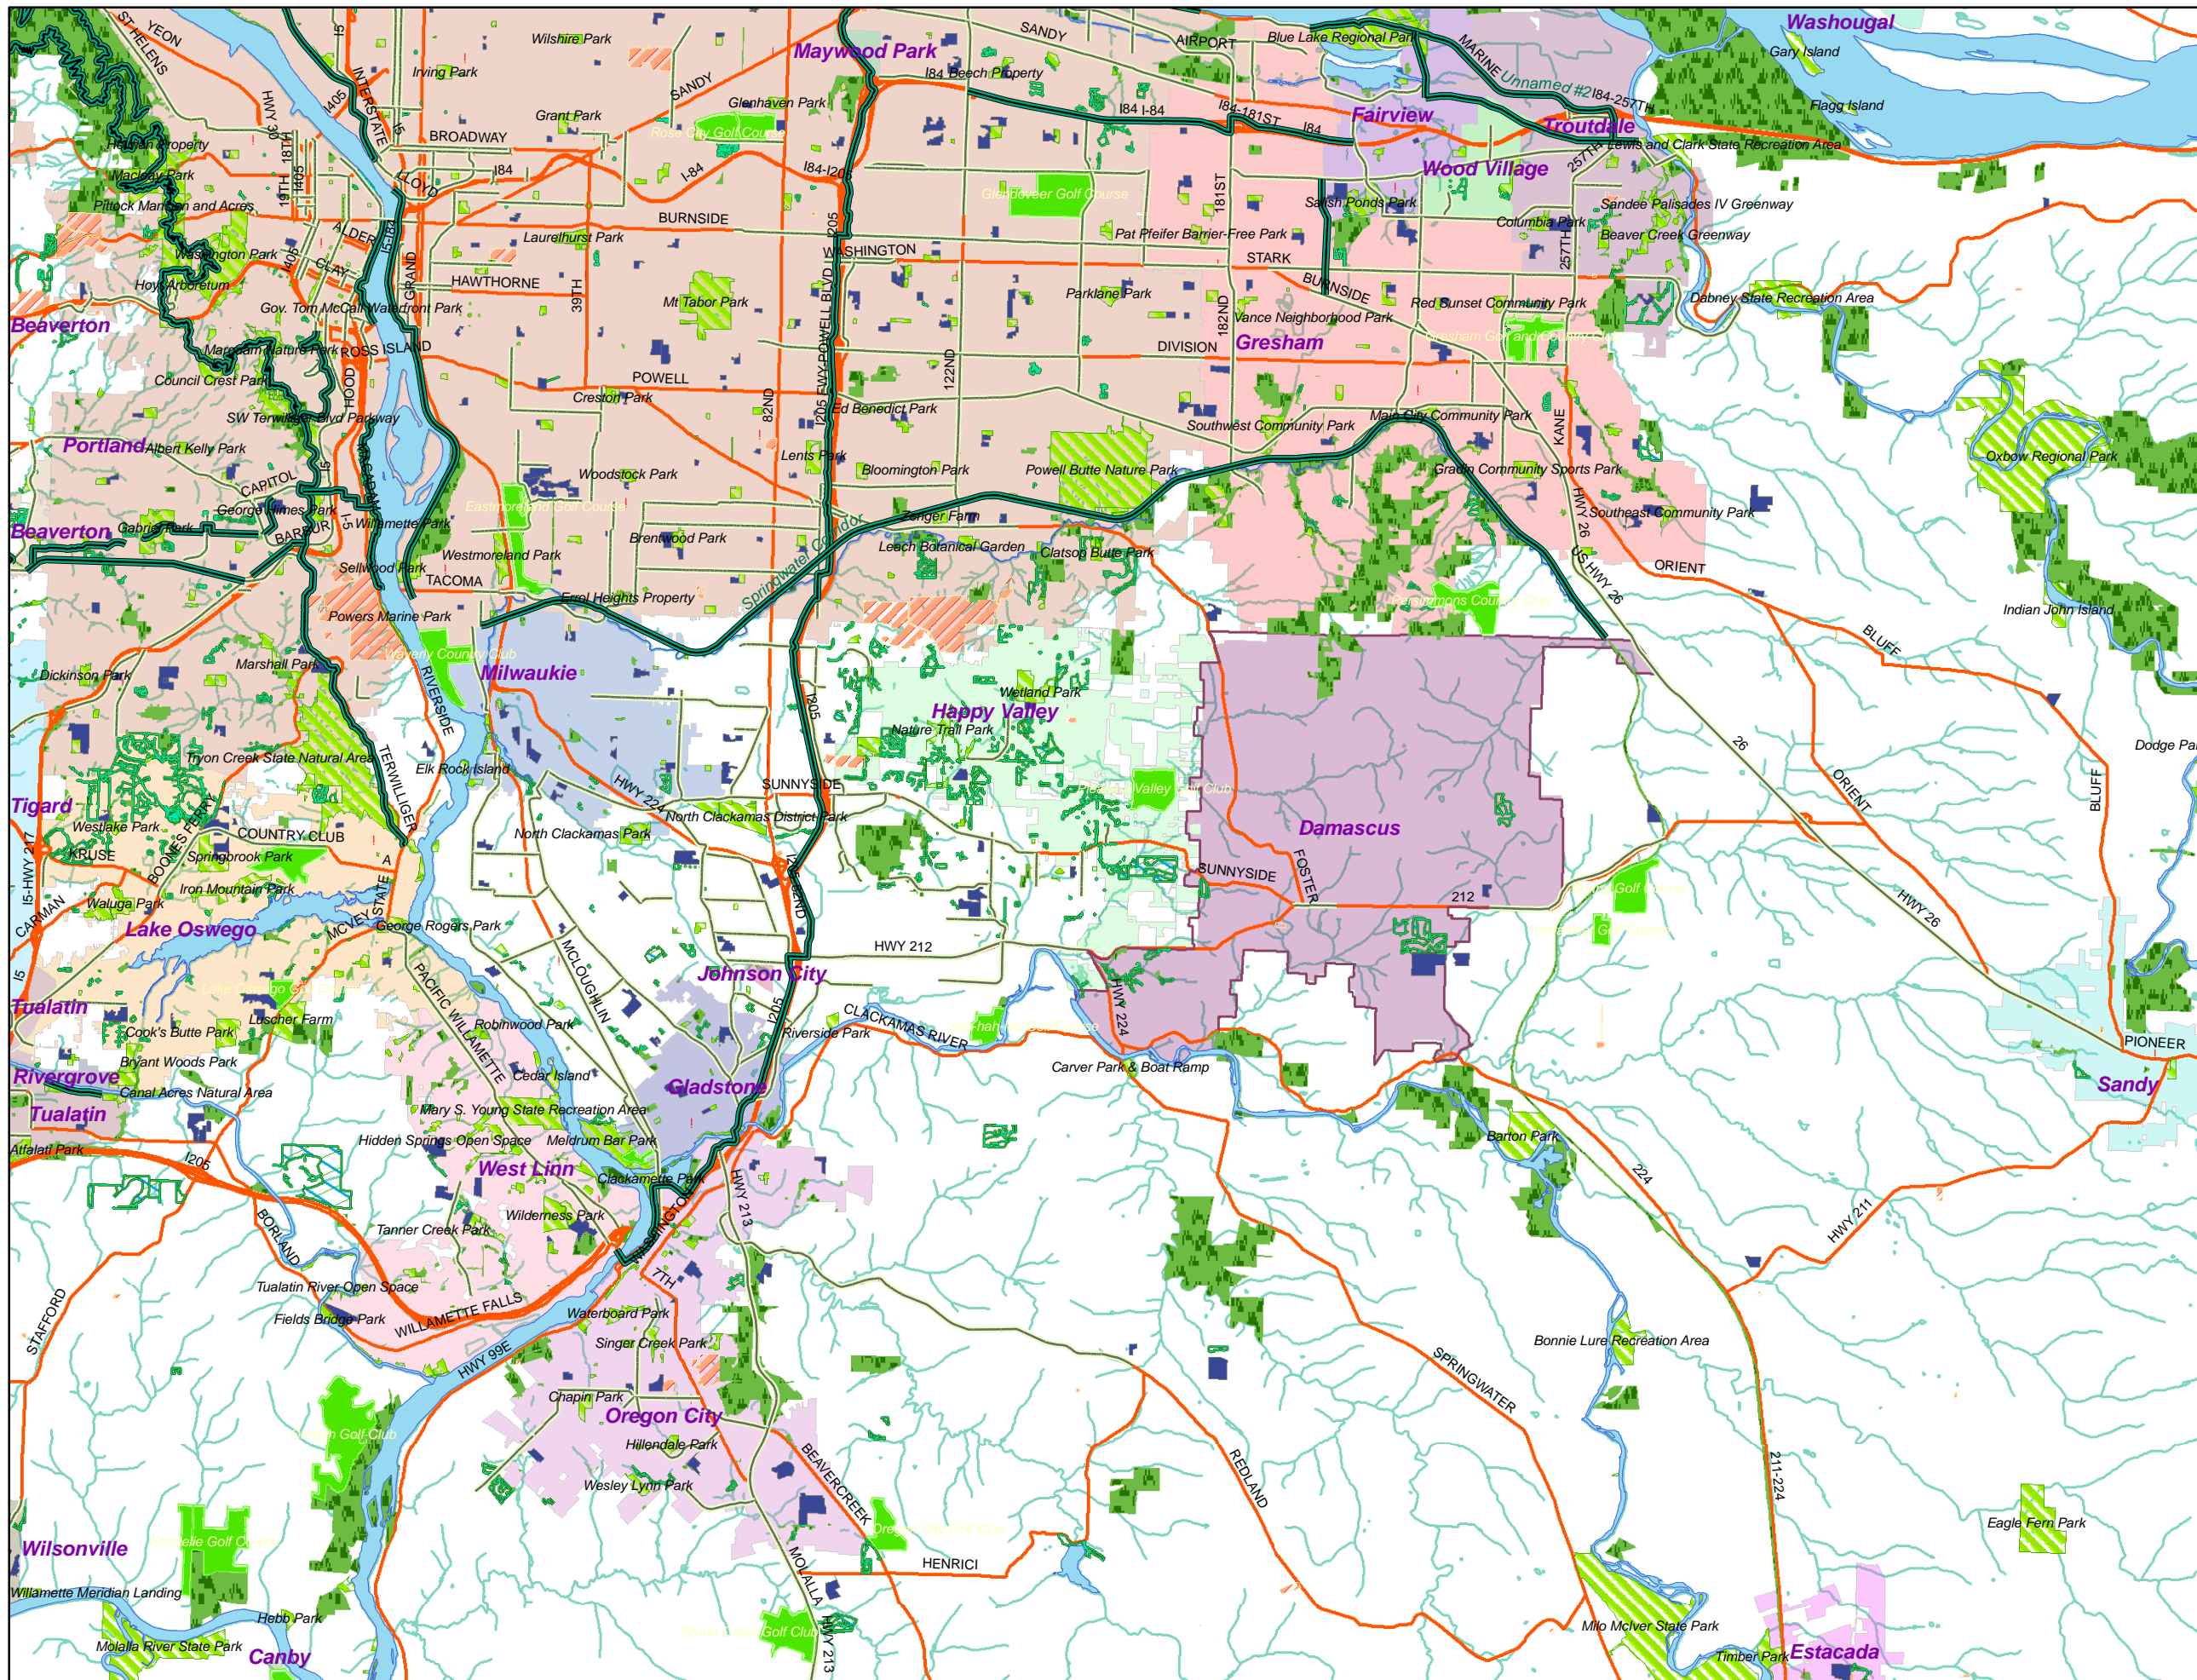

Parks and open space in the east Metro area

- Golf Courses
- Completed Regional Trails
- Bike Lanes
- Libraries

Parks and Recreation

- Developed Parks
- Natural Open Space
- Open Common Areas
- Cemeteries
- Golf Courses
- School properties

ca
Source: RLIS
May 08